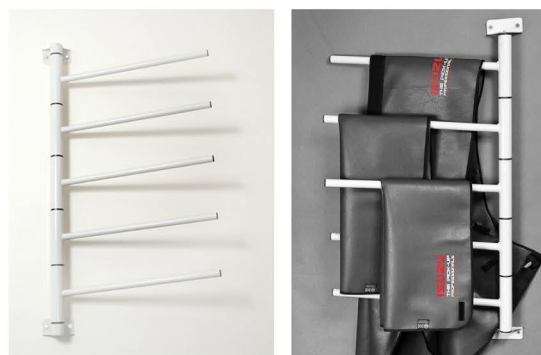

BAR WING COVER SYSTEM

Wall mounted five bar wing/front cover storage system with 180° movement for easy product identification with space efficiency.

Part No: LR28

TO ORDER CALL: **01824 707555** EMAIL: sales@autoproducts.co.uk WEB: www.autoproducts.co.uk

AUTOPRODUCTS LTD.

Lon Parcwr Industrial Estate, Ruthin, Denbighshire LL15 1NJ.

Please allow 4-6 weeks for delivery of personalised and printed stocks as they are made to order.

Freight details: Mainland UK – Freight will not be charged on orders over £150.00 net, otherwise freight will be charged for at £7.50 per consignment. Northern Ireland, Scottish Highlands, Offshore and Channel Islands – Freight will be charged at £35.00 per consignment. Isle of Wight surcharge at £6.20 per consignment. Payment terms: 30 days.

ISUZU
THE PICK-UP
PROFESSIONALS